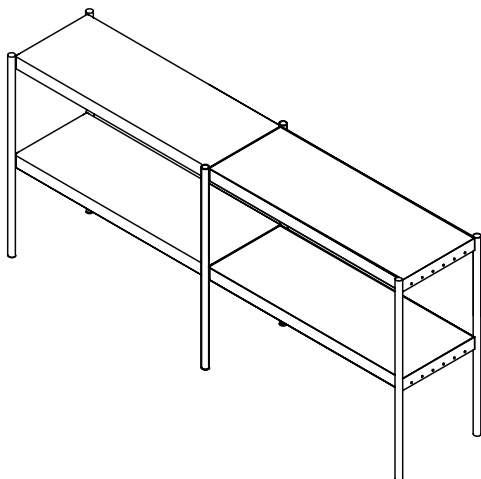

B.U.T. Credenza

Designed by
Effoe Design Office, 2018

Materials
Powder-coated Steel

Overall Dimensions
1860 X 400 X 580H

*Standard colours available
**8-10 week lead time

STEELOTTO