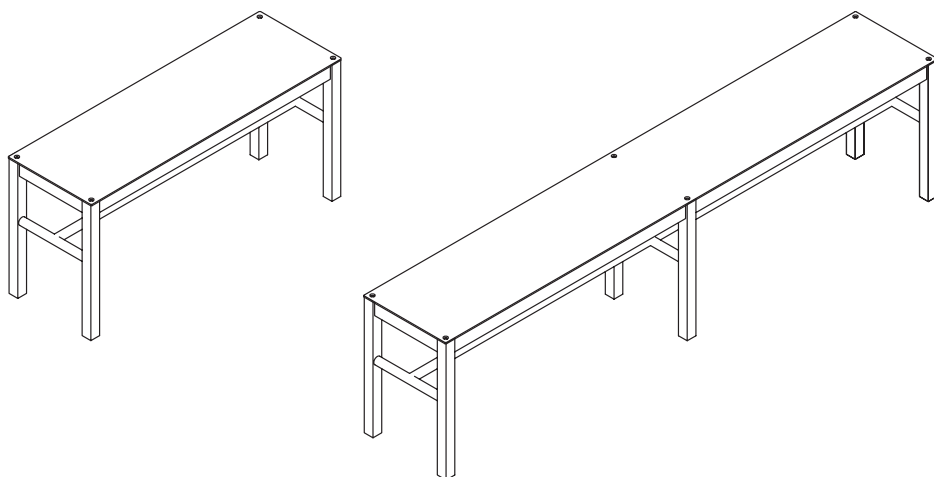

Chubby Bench

Designed by
Effoe Design Office, 2016

Materials
Powder-coated Steel, Aluminium Top

Overall Dimensions
300 X 900/1200/1800 X 450mm

*Standard Powder-coat colours
**8 week lead time
***Custom tops available on request