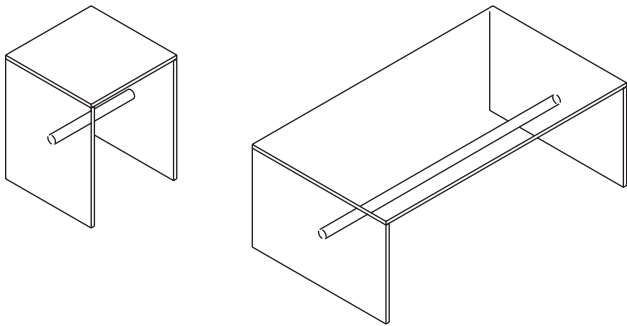

# Max-Bill Tables

Designed by  
Effoe Design Office, 2018

Materials  
Toughened Glass, Powder-coated Steel

Overall Dimensions  
320 X 320 X 420mm  
900 X 500 X 320mm

\*Toughened 12mm Glass w/ Stainless Steel Support  
\*\*8-10 week lead time