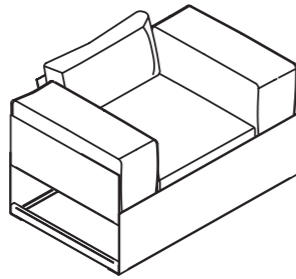

Mello Sofa / Armchair

Corner (Right/Left)

Middle

Chaise End (Right/Left)

Ottoman

Armchair

Scatter Cushion 50x50

Scatter Cushion 60x30

STEELOTTO

Mello Sofa / Armchair

Designed by
Effoe Design Office, 2020

Materials
Powder-coated Steel & Aluminium, upholstery

Sofa Module Dimensions
1200 X 730

Armchair Dimensions
1200 X 730

*Standard Powder-coat colours
**Standard Vinyl Upholstery
***8 week lead time