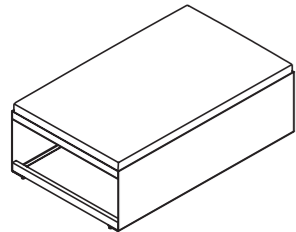

Mello Sofa / Armchair

Corner (Right/Left)

Middle

Chaise End (Right/Left)

Ottoman

Armchair

Scatter Cushion 50x50

Scatter Cushion 60x30

STEELOTTO

Mello Sofa / Armchair

Designed by
Effoe Design Office, 2020

Materials
Powder-coated Steel & Aluminium, upholstery

Sofa Module Dimensions
1200 X 730

Armchair Dimensions
1200 X 730

*Standard Powder-coat colours
**Standard Vinyl Upholstery
***8 week lead time