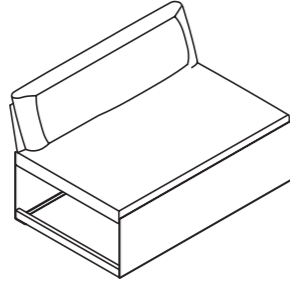

Mello Sofa / Armchair

Corner (Right/Left)

Middle

Chaise End (Right/Left)

Ottoman

Armchair

Scatter Cushion 50x50

Scatter Cushion 60x30

STEELOTTO

Mello Sofa / Armchair

Designed by
Effoe Design Office, 2020

Materials
Powder-coated Steel & Aluminium, upholstery

Sofa Module Dimensions
1200 X 730

Armchair Dimensions
1200 X 730

*Standard Powder-coat colours
**Standard Vinyl Upholstery
***8 week lead time