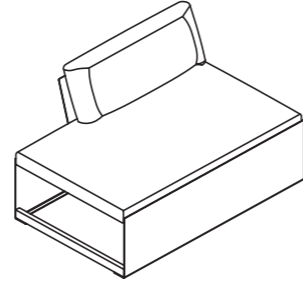

Mello Sofa / Armchair

Corner (Right/Left)

Middle

Chaise End (Right/Left)

Ottoman

Armchair

Scatter Cushion 50x50

Scatter Cushion 60x30

STEELOTTO

Mello Sofa / Armchair

Designed by
Effoe Design Office, 2020

Materials
Powder-coated Steel & Aluminium, upholstery

Sofa Module Dimensions
1200 X 730

Armchair Dimensions
1200 X 730

*Standard Powder-coat colours
**Standard Vinyl Upholstery
***8 week lead time