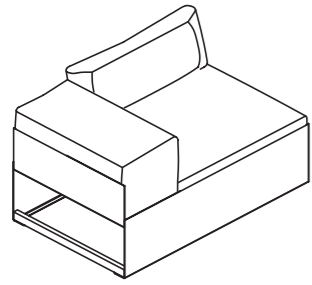

Mello Sofa / Armchair

Corner (Right/Left)

Middle

Chaise End (Right/Left)

Ottoman

Armchair

Scatter Cushion 50x50

Scatter Cushion 60x30

STEELOTTO

Mello Sofa / Armchair

Designed by
Effoe Design Office, 2020

Materials
Powder-coated Steel & Aluminium, upholstery

Sofa Module Dimensions
1200 X 730

Armchair Dimensions
1200 X 730

*Standard Powder-coat colours
**Standard Vinyl Upholstery
***8 week lead time